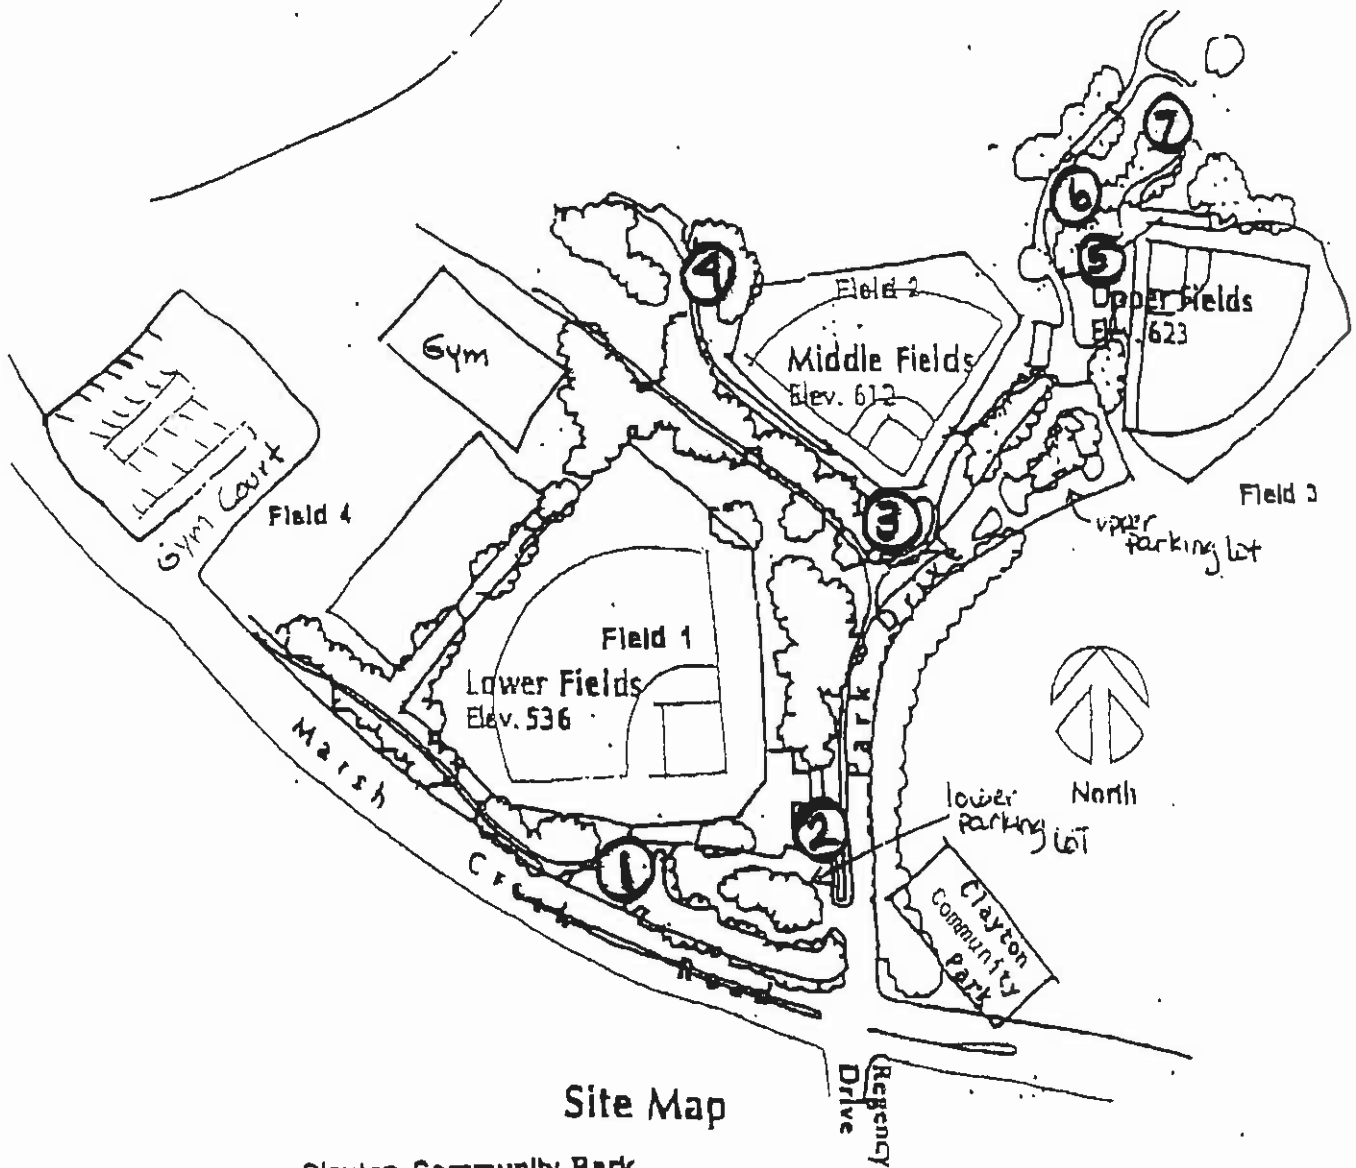

DIABLO VIEW MIDDLE SCHOOL

Site Map

Clayton Community Park

**Picnic Areas
Community Park
Information and Rental Fee Rates**

Picnic Area	1	2	3	4	5 (6 areas) 1 wheelchair accessible table	6 2 wheelchair accessible tables	5 & 6 Combo 3 wheelchair accessible tables	7
Capacity	50	50	50	50	8	150	200	50
Seating	24-32	24-32	24-32	24-32	6-8	96-126	132-174	24-32
Tables	4	4	4	4	1	16	22	4
Barbecues	2	2	2	2	4 (1 large and 3 smaller)	2 (large)	6 (3 large and 3 smaller)	2
Alcohol	Beer and Wine by permit only Near upper field	Beer and Wine by permit only Near upper field	Beer and Wine by permit only Not within sight	Beer and Wine by permit only Not within sight	Beer and Wine by permit only Adjacent to the area	Beer and Wine by permit only Adjacent to the area	Beer and Wine by permit only Adjacent to the area	Beer and Wine by permit only Within sight
Play Areas	Near upper field	Near upper field	Not within sight	Not within sight	Adjacent to the area	Adjacent to the area	Adjacent to the area	Within sight
Drinking Fountain	No	At bathroom area	No	No	Yes	Yes	Yes	No
Shade	Over one table	None	Over one table	None	Shade Structure over each table	Large Shade Structure	Large and small shade structures	Large shade trees
Reservation time	11am- 3pm 3pm-7pm	11am- 3pm 3pm-7pm	11am- 3pm 3pm-7pm	11am- 3pm 3pm-7pm	One reservation per day \$30 (1 table)	One reservation per day \$250	One reservation per day \$400	11am- 3pm 3pm-7pm
Resident Rates	\$16/ 4 hours	\$16/ 4 hours	\$16/ 4 hours	\$37/ 4 hours	\$180 (all tables)	\$325	\$400	\$40/ 4 hours
Non-Resident Rates	\$21/ 4 hours	\$21/ 4 hours	\$21/ 4 hours	\$48/ 4 hours	\$39 (1 table) \$234 (all tables)	\$325	\$520	\$52/ 4 hours